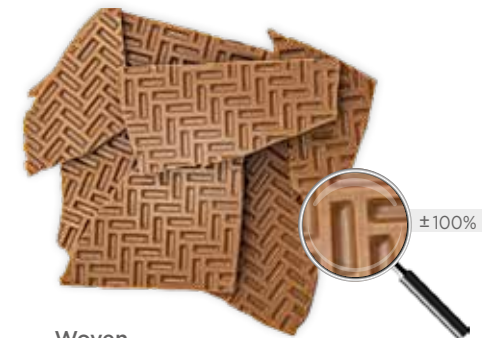

Check out the magnetic moulds collection, available all year round.

Check out the texture sheets collection, available all year round.

Texture Sheets

Flowers
h: 38,5 cm - w: 58,5 cm
Texture Sheets (15 pcs.) - F024848