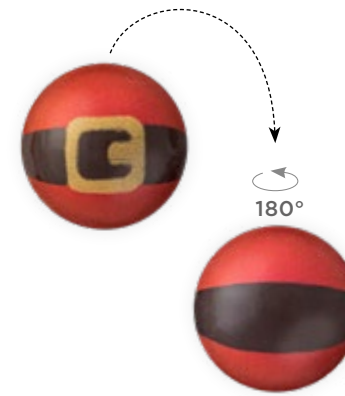

3D Chocolate Decorations: Winter

Present Ball (3D)

h: 2,5 cm - w: 2,5 cm
Colored Chocolate (63 pcs.) - **F034164**
Blister (30 pcs.) - **F034163**
Blisters: 945 spheres / 1890 hemispheres

Party Ball (3D)

h: 2,5 cm - w: 2,5 cm
Colored Chocolate (63 pcs.) - **F034167**
Blister (30 pcs.) - **F034166**
Blisters: 945 spheres / 1890 hemispheres

Santa Belly 3 (3D)

h: 2,5 cm - w: 2,5 cm
Dark Chocolate (63 pcs.) - **F031976**
Blister (30 pcs.) - **F031974** (recto) / **F031975** (verso)
Blisters: 945 spheres / 1890 hemispheres

Golden Geometric Ball (3D)

h: 2,5 cm - w: 2,5 cm
Dark Chocolate (63 pcs.) - **F034196**
Blister (30 pcs.) - **F034195**
Blisters: 945 balls / 1890 half balls

Bell Gold 2 (3D)

h: 2,5 cm - w: 2,5 cm
Dark Chocolate (63 pcs.) - **F031972**
Blister (30 pcs.) - **F031971**
Blisters: 945 spheres / 1890 hemispheres