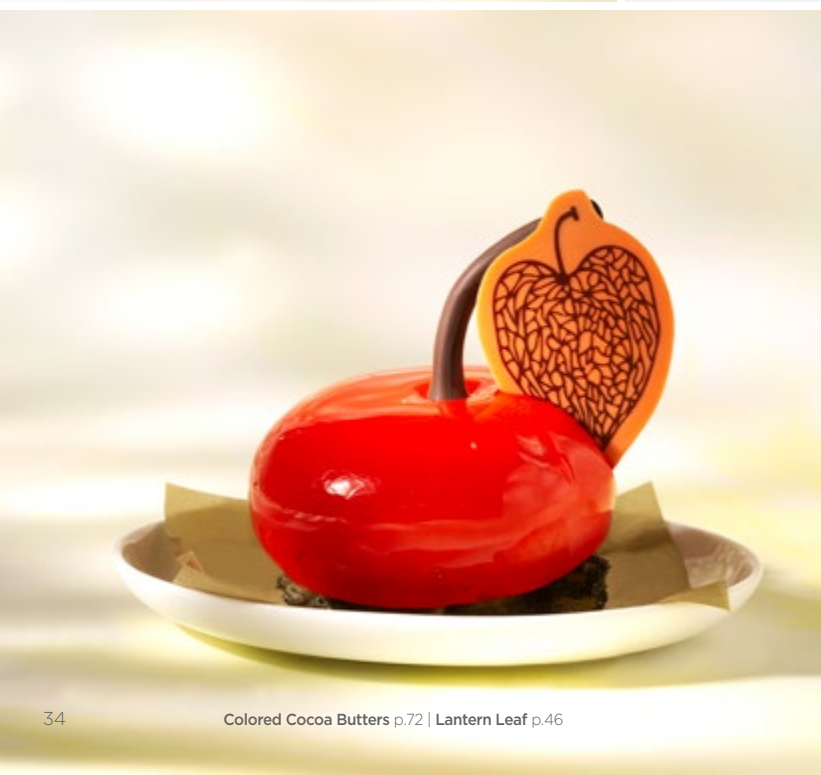

Creative Powders From Natural Origin **Creative Gold** p.84 | **Strawberry Crunch** p.88

Colored Cocoa Butters p.72 | **Lantern Leaf** p.46